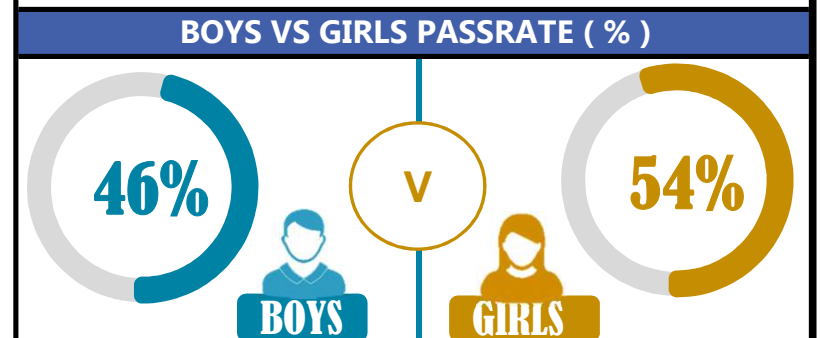

OVERALL PERFORMANCE ANALYSIS		
REGISTERED	39	100%
SEATED	38	97%
ABSENTEES	1	3%
PASSED	38	97%
FAILED	0	0%