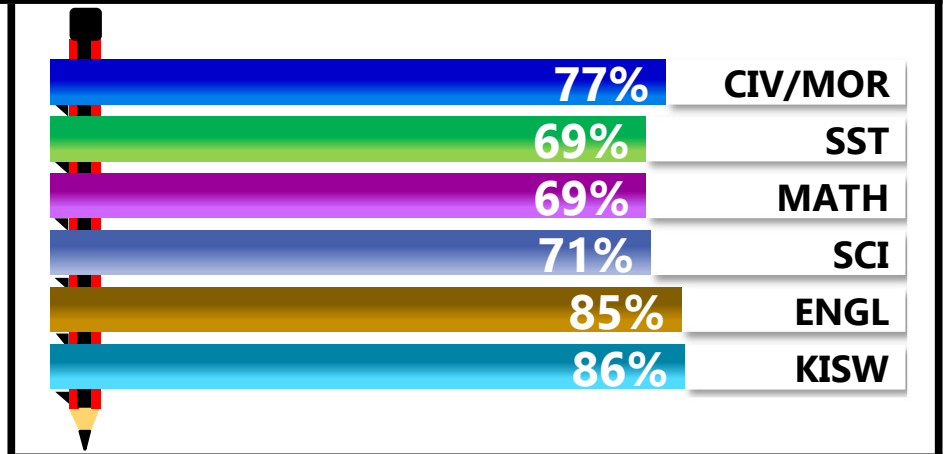

		<h1>KING COLLINS</h1>			
REGION: MOROGORO		SCHOOL AVERAGE	228.1	OVERALL GRADE	
DISTRICT: IFAKARA				CATEGORY	
				BELOW 40	

SUBJECT PERFORMANCE ANALYSIS

SUBJECT NAME	AVG	%	RNK
KISWAHILI	43.1	86%	1
ENGLISH	42.3	85%	2
CIVIC & MORAL	38.6	77%	3
SCIENCE	35.3	71%	4
MATHEMATICS	34.5	69%	5
SOCIAL STUDIES	34.4	69%	6
BOYS/GIRLS PASS RATE	STD	AVG	%
BOYS	17	0.46	46%
GIRLS	22	0.54	54%